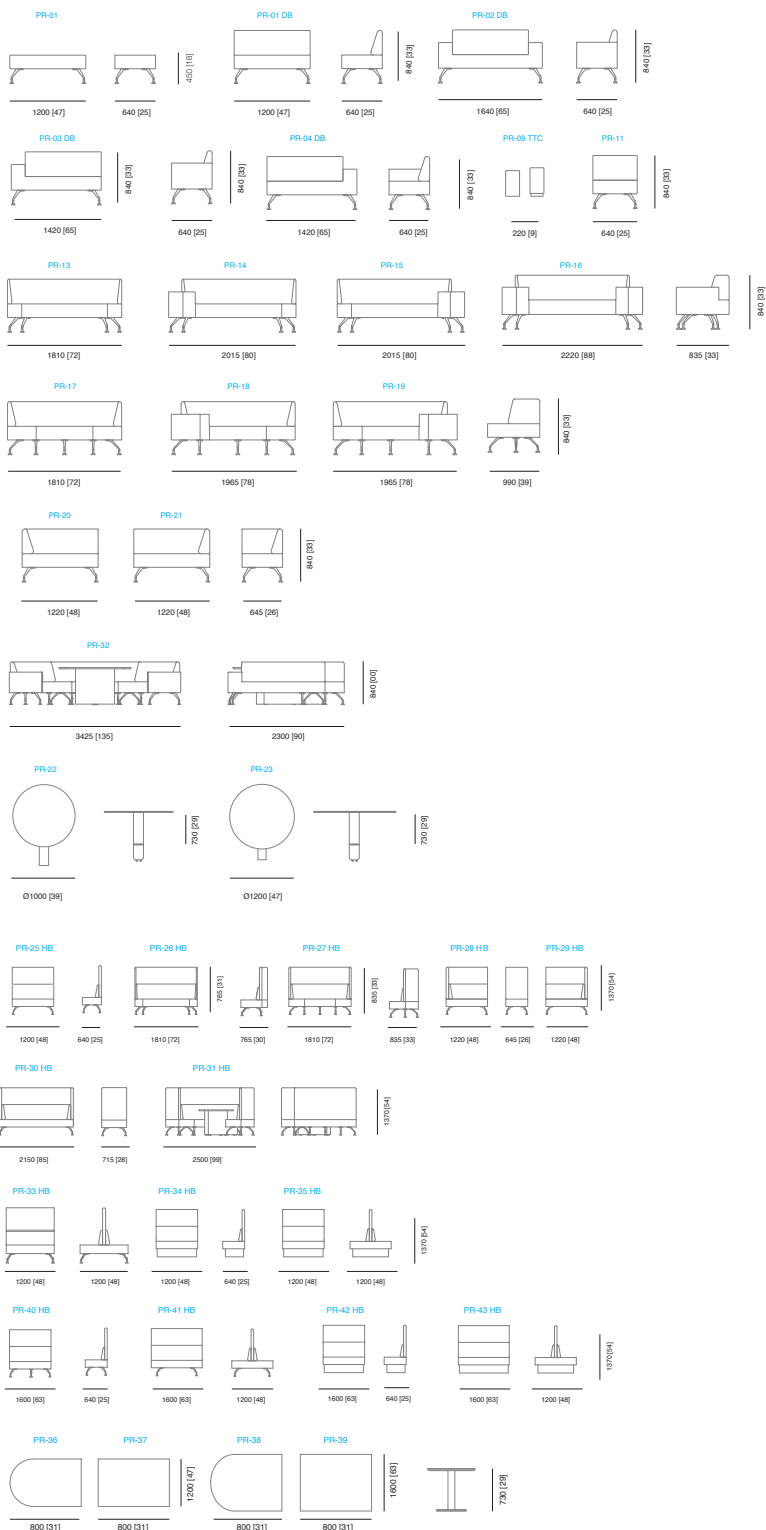

Perimeter

soft seating

Product Information

The Perimeter family ranges from a contemporary two-seater sofa to a suite of pieces that can be configured successfully in both confined spaces and vast atriums. Perimeter can be combined with Boundary when single and double seating scenarios are required.

Optional Upcharges

Polished Legs & chrome glides

Monitor Arm

Power unitsolid wood legs

Standard Product information (Curved units)

Frame: Plywood and hardwood frame with glued and screwed joints.

Foam: Vitafoam Reflex