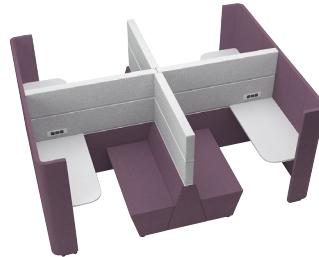

Product Code: SCE2B5
Description: Quad acoustic booth with 1,200mm MFC work surface & bench.

Dimensions

Height	1,443mm
Width	2,700mm
Depth	2,500mm
Seat Height	433mm
Weight	464kg