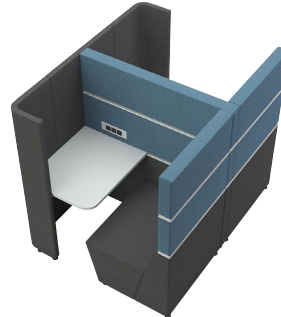

Dimensions

Height	1,443mm
Width	1,600mm
Depth	1,700mm
Weight	229kg

Product Code: SCE1A3
Description: Back-to-back double acoustic booth with 800mm MFC work surface.

Dimensions

Height	1,443mm
Width	3,200mm
Depth	900mm
Weight	268kg

Dimensions	
Height	1,443mm
Width	3,200mm
Depth	1,300mm
Weight	291kg

Product Code: SCE2A5
Description: Quad acoustic booth with 1,200mm MFC work surface.

Dimensions	
Height	1,443mm
Width	3,200mm
Depth	2,500mm
Weight	391kg

Product Code: SCEIB1
Description: Single acoustic booth with 800mm MFC work surface & bench.

Dimensions	
Height	1,443mm
Width	1,350mm
Depth	900mm
Seat Height	433mm
Weight	131kg

Product Code: SCEIB2
Description: Side-by-side double acoustic booth with 800mm MFC work surface & bench.

Dimensions	
Height	1,443mm
Width	1,350mm
Depth	1,700mm
Seat Height	433mm
Weight	260kg

Product Code: SCEIB3
Description: Back-to-back double acoustic booth with 800mm MFC work surface & bench.

Dimensions	
Height	1,443mm
Width	2,700mm
Depth	900mm
Seat Height	433mm
Weight	257kg