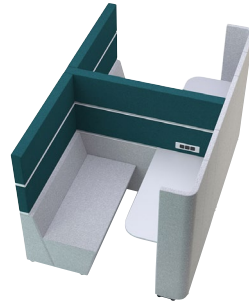

Dimensions	
Height	1,443mm
Width	1,350mm
Depth	1,700mm
Seat Height	433mm
Weight	260kg

Product Code: SCEIB3
Description: Back-to-back double acoustic booth with 800mm MFC work surface & bench.

Dimensions	
Height	1,443mm
Width	2,700mm
Depth	900mm
Seat Height	433mm
Weight	257kg

Product Code: SCEIB5
Description: Quad acoustic booth with 800mm MFC work surface & bench.

Dimensions	
Height	1,443mm
Width	2,700mm
Depth	1,700mm
Seat Height	433mm
Weight	380kg

Cubbi

Acoustic Booths Collection

Product Information

- Upholstered hardwood subframe, steel underframe and CMHR foam
- Available with bench seating, or without for use with task chair
- Optional integrated power modules and USB charging points
- Available in a variety of fabrics (restrictions apply)
- White or oak work surface available
- White or natura work rails
- Certifications: BS EN 1021-1: 2006, BS EN 1021-2: 2006

Product Code: SCE2B1
Description: Single acoustic booth with 1,200mm MFC work surface & bench.

Dimensions

Height	1,443mm
Width	1,350mm
Depth	1,300mm
Seat Height	433mm
Weight	171kg

Product Code: SCE2B2
Description: Side-by-side double acoustic booth with 1,200mm MFC work surface & bench.