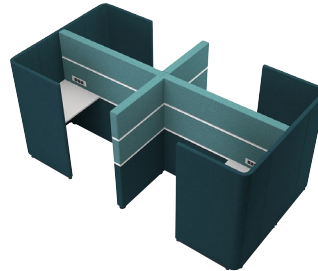

Product Code: SCE1A1
Description: Single acoustic booth with 800mm MFC work surface.

Dimensions

Height	1,443mm
Width	1,600mm
Depth	900mm
Weight	155kg

Product Code: SCE1A2
Description: Side-by-side double acoustic booth with 800mm MFC work surface.

Dimensions

Height	1,443mm
Width	1,600mm
Depth	1,700mm
Weight	229kg

Product Code: SCE1A3
Description: Back-to-back double acoustic booth with 800mm MFC work surface.

Dimensions

Height	1,443mm
Width	3,200mm
Depth	900mm
Weight	268kg

Product Code: SCE1A5
Description: Quad acoustic booth with 800mm MFC work surface.

Dimensions

Height	1,443mm
Width	3,200mm
Depth	1,700mm
Weight	382kg

Product Code: SCE2A1
Description: Single acoustic booth with 1,200mm MFC work surface.

Dimensions

Height	1,443mm
Width	1,600mm
Depth	1,300mm
Weight	170kg

Product Code: SCE2A2
Description: Side-by-side double acoustic booth with 1,200mm MFC work surface.

Dimensions

Height	1,443mm
Width	1,600mm
Depth	2,500mm
Weight	280kg